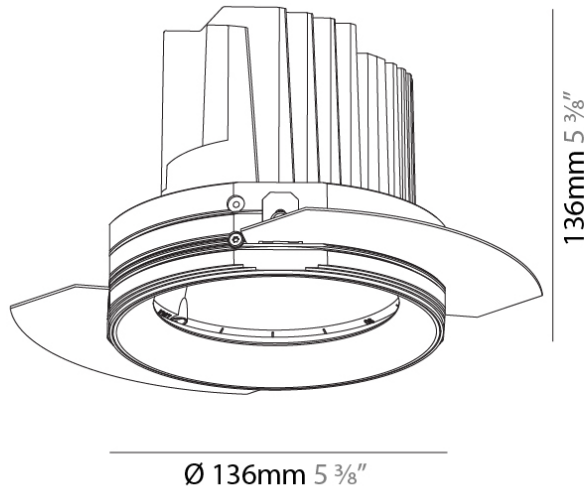

ELECTRICAL

Lamp Type: LED (Zhaga Standard)
Input Wattage (W): 13.2 / 16.5
Total Output Wattage (W): 12.1 / 14.7
Dimming: Tri-Mode (Non-Dimming and Phase Dimming (120Vac only) and 0-10V Dimming)
Driver Included: No
Driver Location: Recessed Housing
Driver Type: Constant Current - Universal
Driver Class: Class 2
Housing: See components
Input Voltage (V): 120 - 277
Constant Current (MA): 350

LED

Number of LEDs: 1
Color Temperature (°K): 2700 / 3000 / 3500 / 4000
Max. Delivered Lumen (lm): 870 / 970 / 1038 / 1060
Nominal Lumen (lm): 960 / 1070 / 1156 / 1180
CRI: >90 CRI
Efficiency (%): 90.5
Lamp Life (hrs): 50000
Upon Request: RGB-W Tunable White Special Color Temperature Special LED

OPTICAL

Reflector: 10
Beam Angle: Narrow
Adjustability: Rotational 355°; Tilt 30°
Upon Request: Special Beam Angles

RATINGS AND CERTIFICATIONS

382, F 416-247-9319, www.zaneen.com
Certified by Intertek for North American Standards. At the end of the existing Model #. For assistance on 'custom' specifications, contact zteam@zaneen.com.
In a constant effort to supply the best product, we reserve the right to change specifications or materials without notice. The most recent specification sheets are found at zaneen.com
IP rating: IP20

140mm 5 1/2"	150mm 5 7/8"	10 | 12 1/2 | 15 | 25mm 3/8" | 1/2" | 9/16" | 1"	± 30°	355°		
A